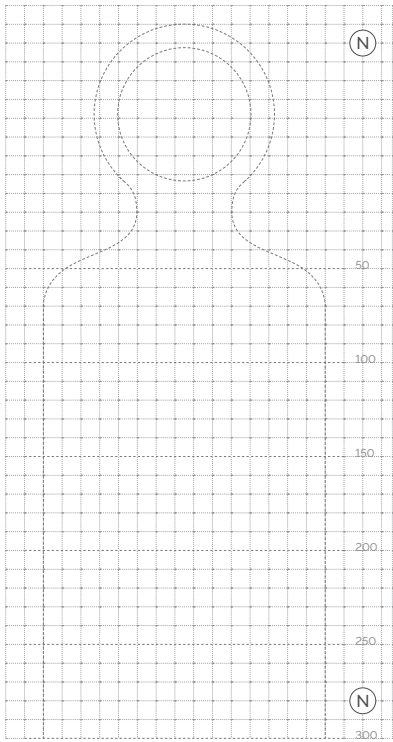

Round	Front	Total	Wind	Club	Shot	Pitch	Finish

**Teeshot** Airline | Runouts

**Pin Position**

Round	Front	Side	Play

**Green Map** 5m grid

Round	Front	Total	Wind	Club	Shot	Pitch	Finish

**Teeshot** Airline | Runouts

**Pin Position**

Round	Front	Side	Play

**Green Map** 5m grid

Round	Front	Total	Wind	Club	Shot	Pitch	Finish

**Teeshot** Airline | Runouts

**Pin Position**

Round	Front	Side	Play

**Green Map** 5m grid

**Hole** **Par** **Meters**

**Hole** **Par** **Meters**

**Hole** **Par** **Meters**