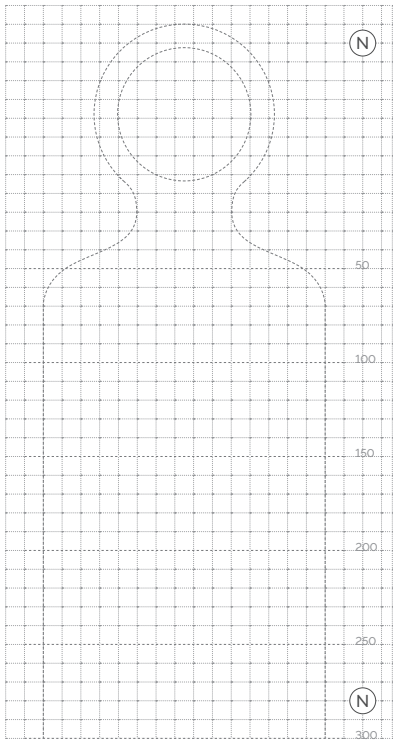

Round	Front	Total	Wind	Club	Shot	Pitch	Finish

**Teeshot** Airline | Runouts

**Pin Position**

Round	Front	Side	Play

**Green Map** 5m grid

Round	Front	Total	Wind	Club	Shot	Pitch	Finish

**Teeshot** Airline | Runouts

**Pin Position**

Round	Front	Side	Play

**Green Map** 5m grid

Round	Front	Total	Wind	Club	Shot	Pitch	Finish

**Teeshot** Airline | Runouts

**Pin Position**

Round	Front	Side	Play

**Green Map** 5m grid

**Hole** **Par** **Meters**

**Hole** **Par** **Meters**

**Hole** **Par** **Meters**